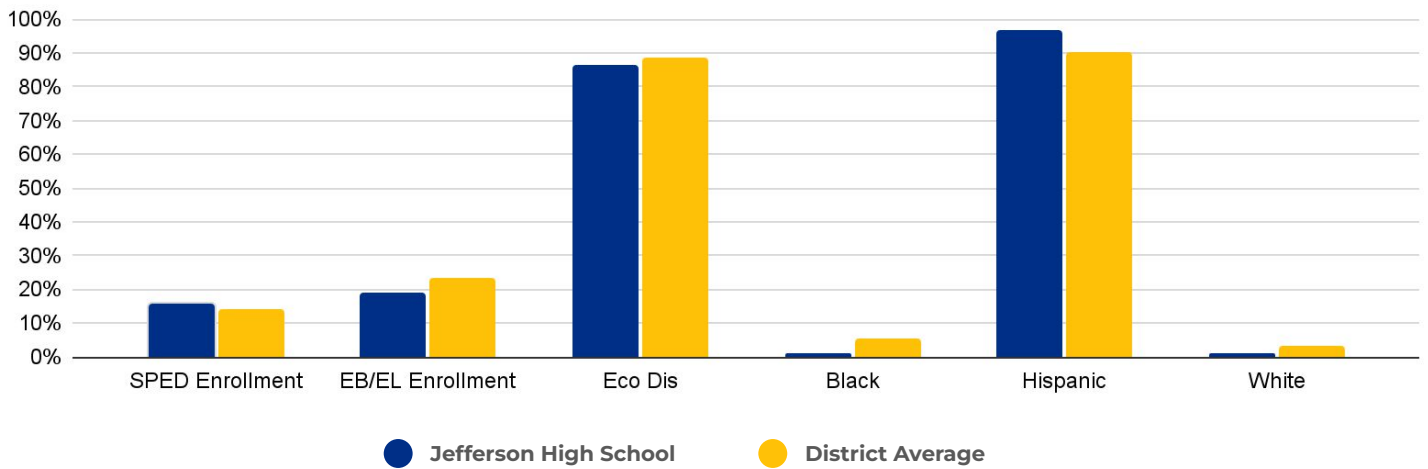

Enrollment Threshold
1,200

	2018	2019	2020	2021	2022	2023
Total Enrollment:	1739	1621	1647	1616	1644	1687

PRIMARY CRITERIA #2: FACILITY COST PER PUPIL

Cost Per Pupil
\$8,477

PRIMARY CRITERIA #3: 2022-23 FACILITY USE

Functional Capacity
1,878

Facility Usage
90%

Jefferson High School

DEMOGRAPHICS

2022 ACADEMIC PERFORMANCE

2022-23 CHOICE IN / CHOICE OUT

BRIEF CRITERIA ANALYSIS

As a comprehensive high school, Jefferson was not considered for rightsizing decisions.