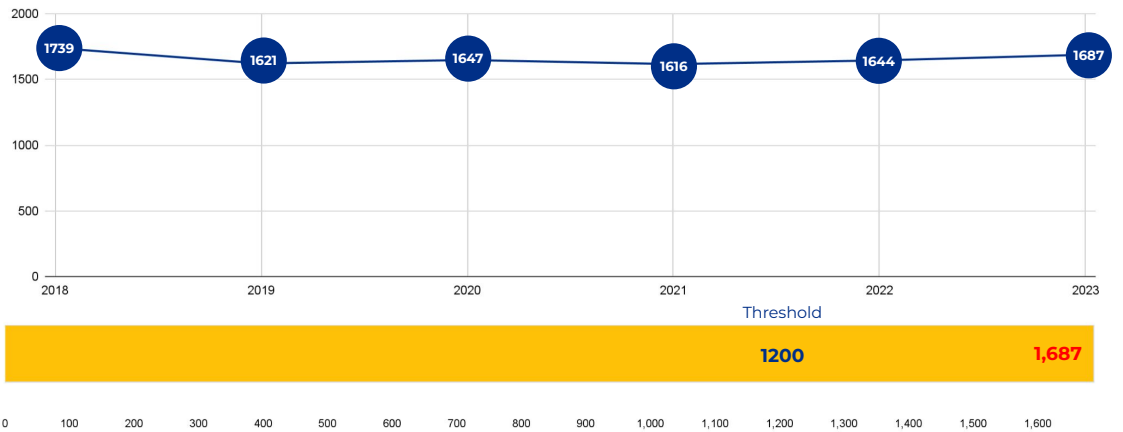

Jefferson High School

SCHOOL OVERVIEW

Location:	723 Donaldson Ave San Antonio, TX 78201
Grades:	9-12
Enrollment:	1,687
Poverty Index:	39%
Trustee/SMD:	Garza - District 7
HS Feeder Pattern:	Jefferson

Recommendation:

- Jefferson is a comprehensive high school. Therefore, no rightsizing-related actions make an immediate impact on this school.

PRIMARY CRITERIA #1: 2022-23 ENROLLMENT

2023 Enrollment
1,687

Campus Type
HS

Enrollment Threshold
1,200

	2018	2019	2020	2021	2022	2023
Total Enrollment:	1739	1621	1647	1616	1644	1687

PRIMARY CRITERIA #2: FACILITY COST PER PUPIL

Cost Per Pupil
\$8,477

PRIMARY CRITERIA #3: 2022-23 FACILITY USE