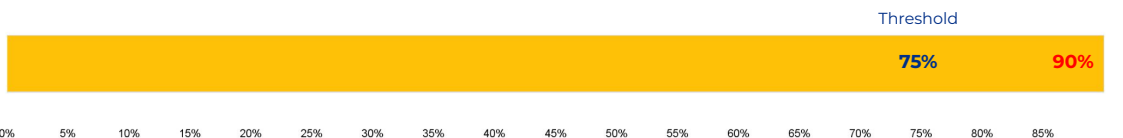

Enrollment Threshold
1,200

	2018	2019	2020	2021	2022	2023
Total Enrollment:	1739	1621	1647	1616	1644	1687

PRIMARY CRITERIA #2: FACILITY COST PER PUPIL

Cost Per Pupil
\$8,477

PRIMARY CRITERIA #3: 2022-23 FACILITY USE

Functional Capacity
1,878

Facility Usage
90%

Jefferson High School

DEMOGRAPHICS

2022 ACADEMIC PERFORMANCE

2022-23 CHOICE IN / CHOICE OUT

BRIEF CRITERIA ANALYSIS

As a comprehensive high school, Jefferson was not considered for rightsizing decisions.