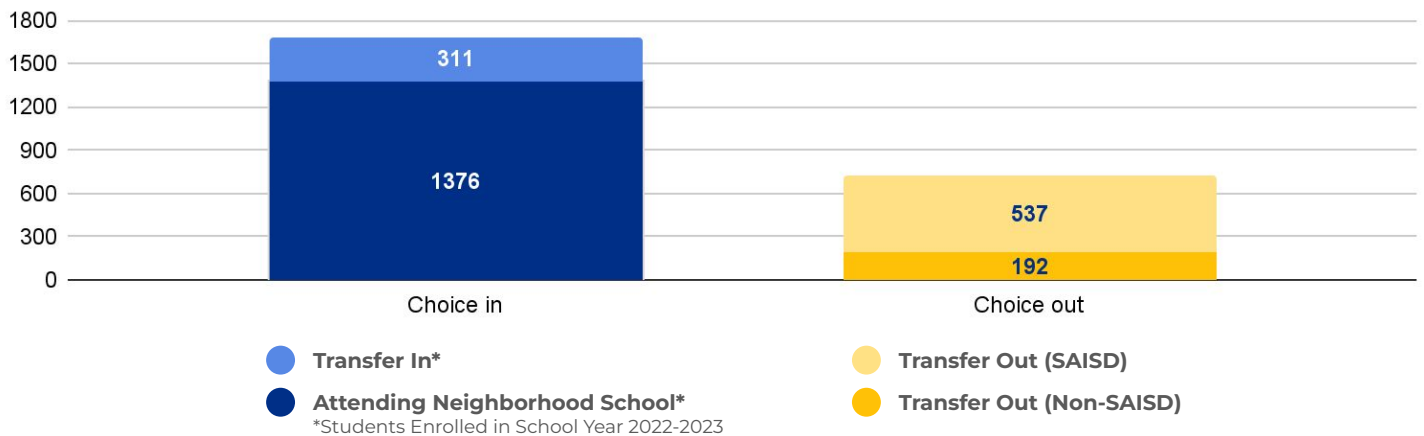

Functional Capacity
1,878

Facility Usage
90%

Jefferson High School

DEMOGRAPHICS

2022 ACADEMIC PERFORMANCE

2022-23 CHOICE IN / CHOICE OUT

BRIEF CRITERIA ANALYSIS

As a comprehensive high school, Jefferson was not considered for rightsizing decisions.