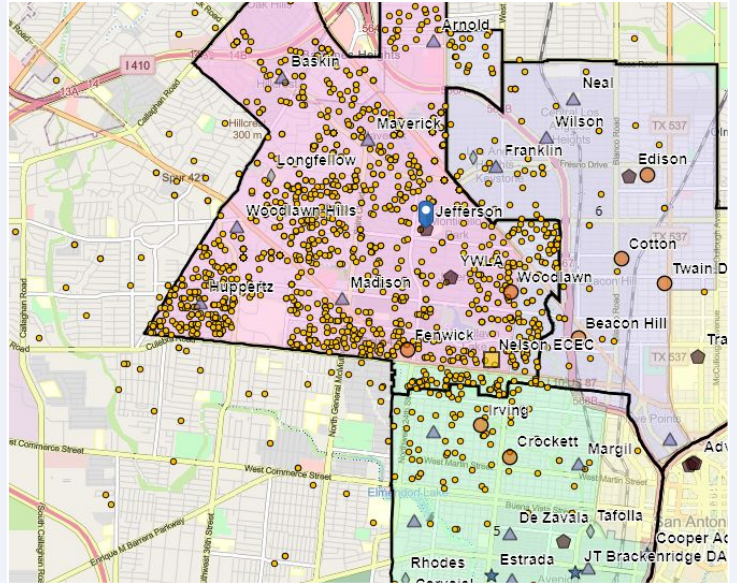

Jefferson High School

SCHOOL OVERVIEW

Location:	723 Donaldson Ave San Antonio, TX 78201
Grades:	9-12
Enrollment:	1,687
Poverty Index:	39%
Trustee/SMD:	Garza - District 7
HS Feeder Pattern:	Jefferson

Recommendation:

- Jefferson is a comprehensive high school. Therefore, no rightsizing-related actions make an immediate impact on this school.

PRIMARY CRITERIA #1: 2022-23 ENROLLMENT

2023 Enrollment
1,687

Campus Type
HS