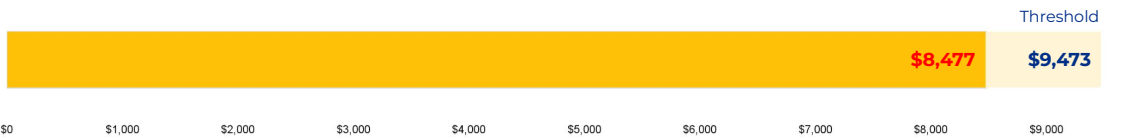

- Jefferson is a comprehensive high school. Therefore, no rightsizing-related actions make an immediate impact on this school.

PRIMARY CRITERIA #1: 2022-23 ENROLLMENT

2023 Enrollment
1,687

Campus Type
HS

Enrollment Threshold
1,200

	2018	2019	2020	2021	2022	2023
Total Enrollment:	1739	1621	1647	1616	1644	1687

PRIMARY CRITERIA #2: FACILITY COST PER PUPIL

Cost Per Pupil
\$8,477

PRIMARY CRITERIA #3: 2022-23 FACILITY USE