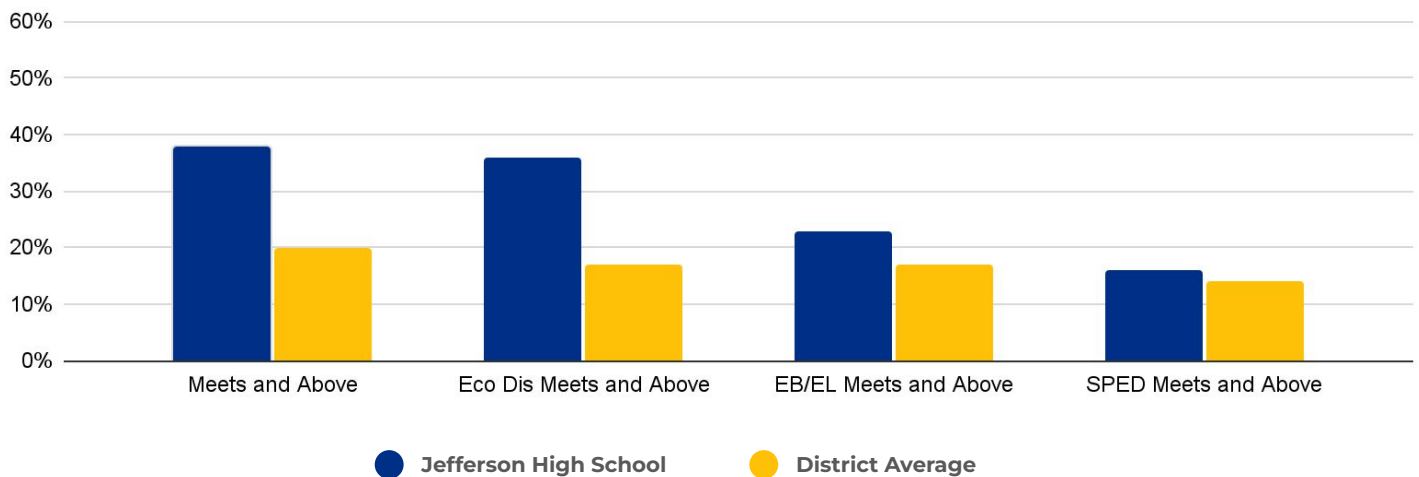

Functional Capacity
1,878

Facility Usage
90%

Jefferson High School

DEMOGRAPHICS

2022 ACADEMIC PERFORMANCE

2022-23 CHOICE IN / CHOICE OUT

BRIEF CRITERIA ANALYSIS

As a comprehensive high school, Jefferson was not considered for rightsizing decisions.